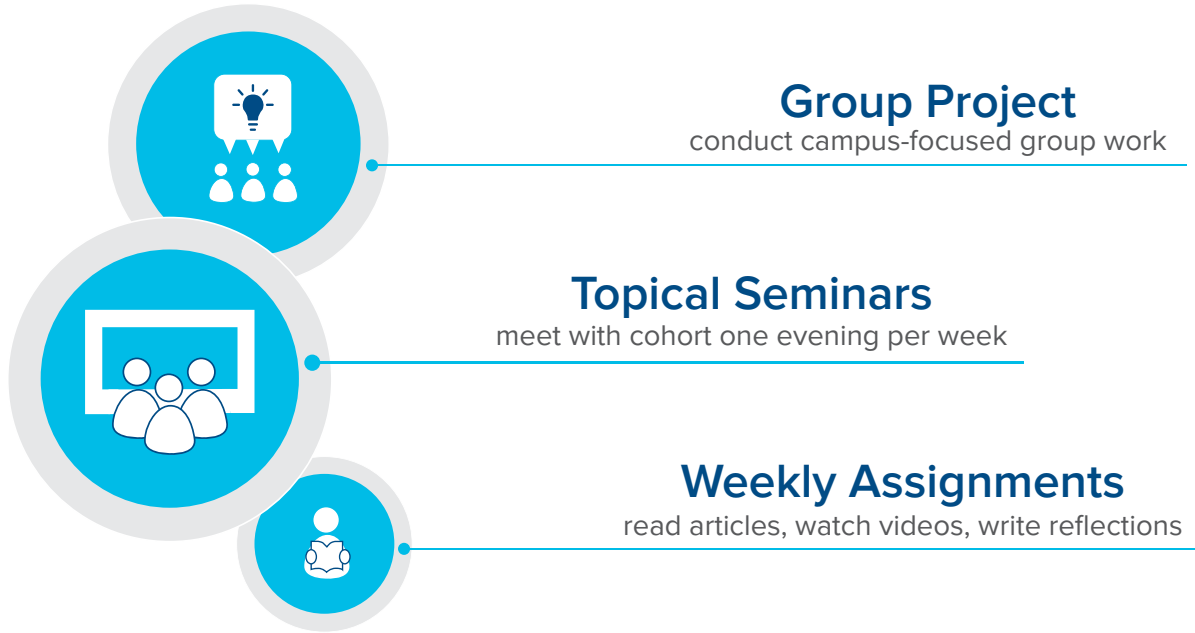

Build peer and mentor connections

Boost your resume and professional portfolio with demonstrated leadership

Develop communication skills, your ability to work with others, and how to facilitate group achievement

Program Structure

Duration is two quarters (Winter and Spring), not including the prerequisite of six Leadership Essentials Workshops.

2020 Schedule

Seminars are held weekly (on Tuesdays) in the Student Community Center
Group project work is scheduled independently